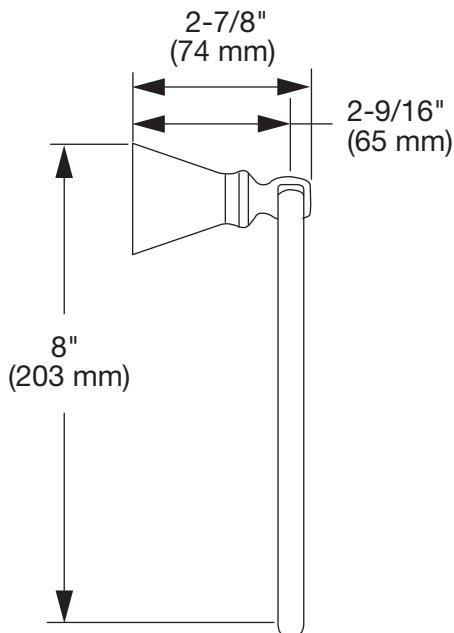

**MODEL NUMBER:**

- 9053190.295** Brushed Nickel finish. SKU# 534-396.
- 9053190.278** Legacy Bronze finish. SKU# 534-401.

**Coordinate Your Bath**  
**MATCHING FAUCETS**

Reliable For Life

**PRODUCT FEATURES:**

**Materials of Construction:**

- Metal construction for durability and long life.
- Bushing on towel ring to prevent scratching and squeaking.

**Concealed Mounting:** No exposed set screws.

**Easy to Install:** Template included for mounting.

**SUGGESTED SPECIFICATION:**

Towel Ring shall feature metal construction. Shall feature concealed mounting with no exposed set screws. Towel Ring shall have bushing to prevent scratching and squeaking. Towel Ring shall be American Standard Model # 9053190.295, SKU # 534-396. Model # 9053190.278, SKU #534-401.