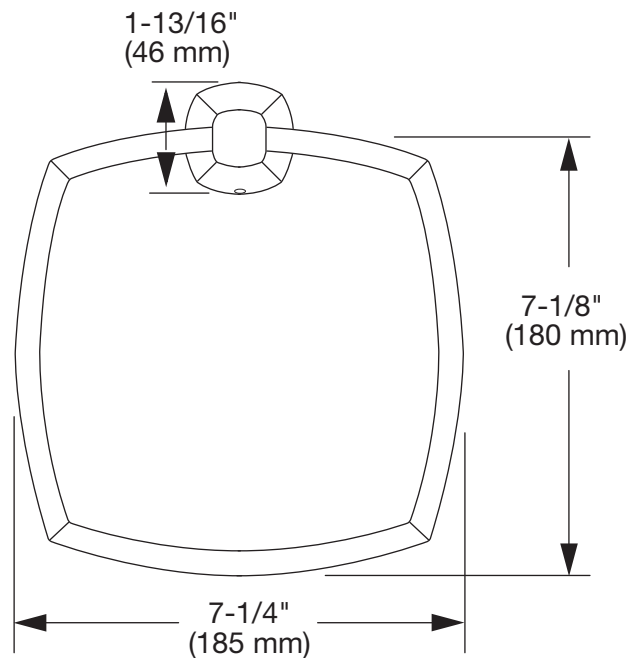

**MODEL NUMBER:**

- 9053190.295** Brushed Nickel finish. SKU# 534-396.
- 9053190.278** Legacy Bronze finish. SKU# 534-401.

**Coordinate Your Bath**  
**MATCHING FAUCETS**

Reliable For Life

**PRODUCT FEATURES:**

**SUGGESTED SPECIFICATION:**

Towel Ring shall feature metal construction. Shall feature concealed mounting with no exposed set screws. Towel Ring shall have bushing to prevent scratching and squeaking. Towel Ring shall be American Standard Model # 9053190.295, SKU # 534-396. Model # 9053190.278, SKU #534-401.